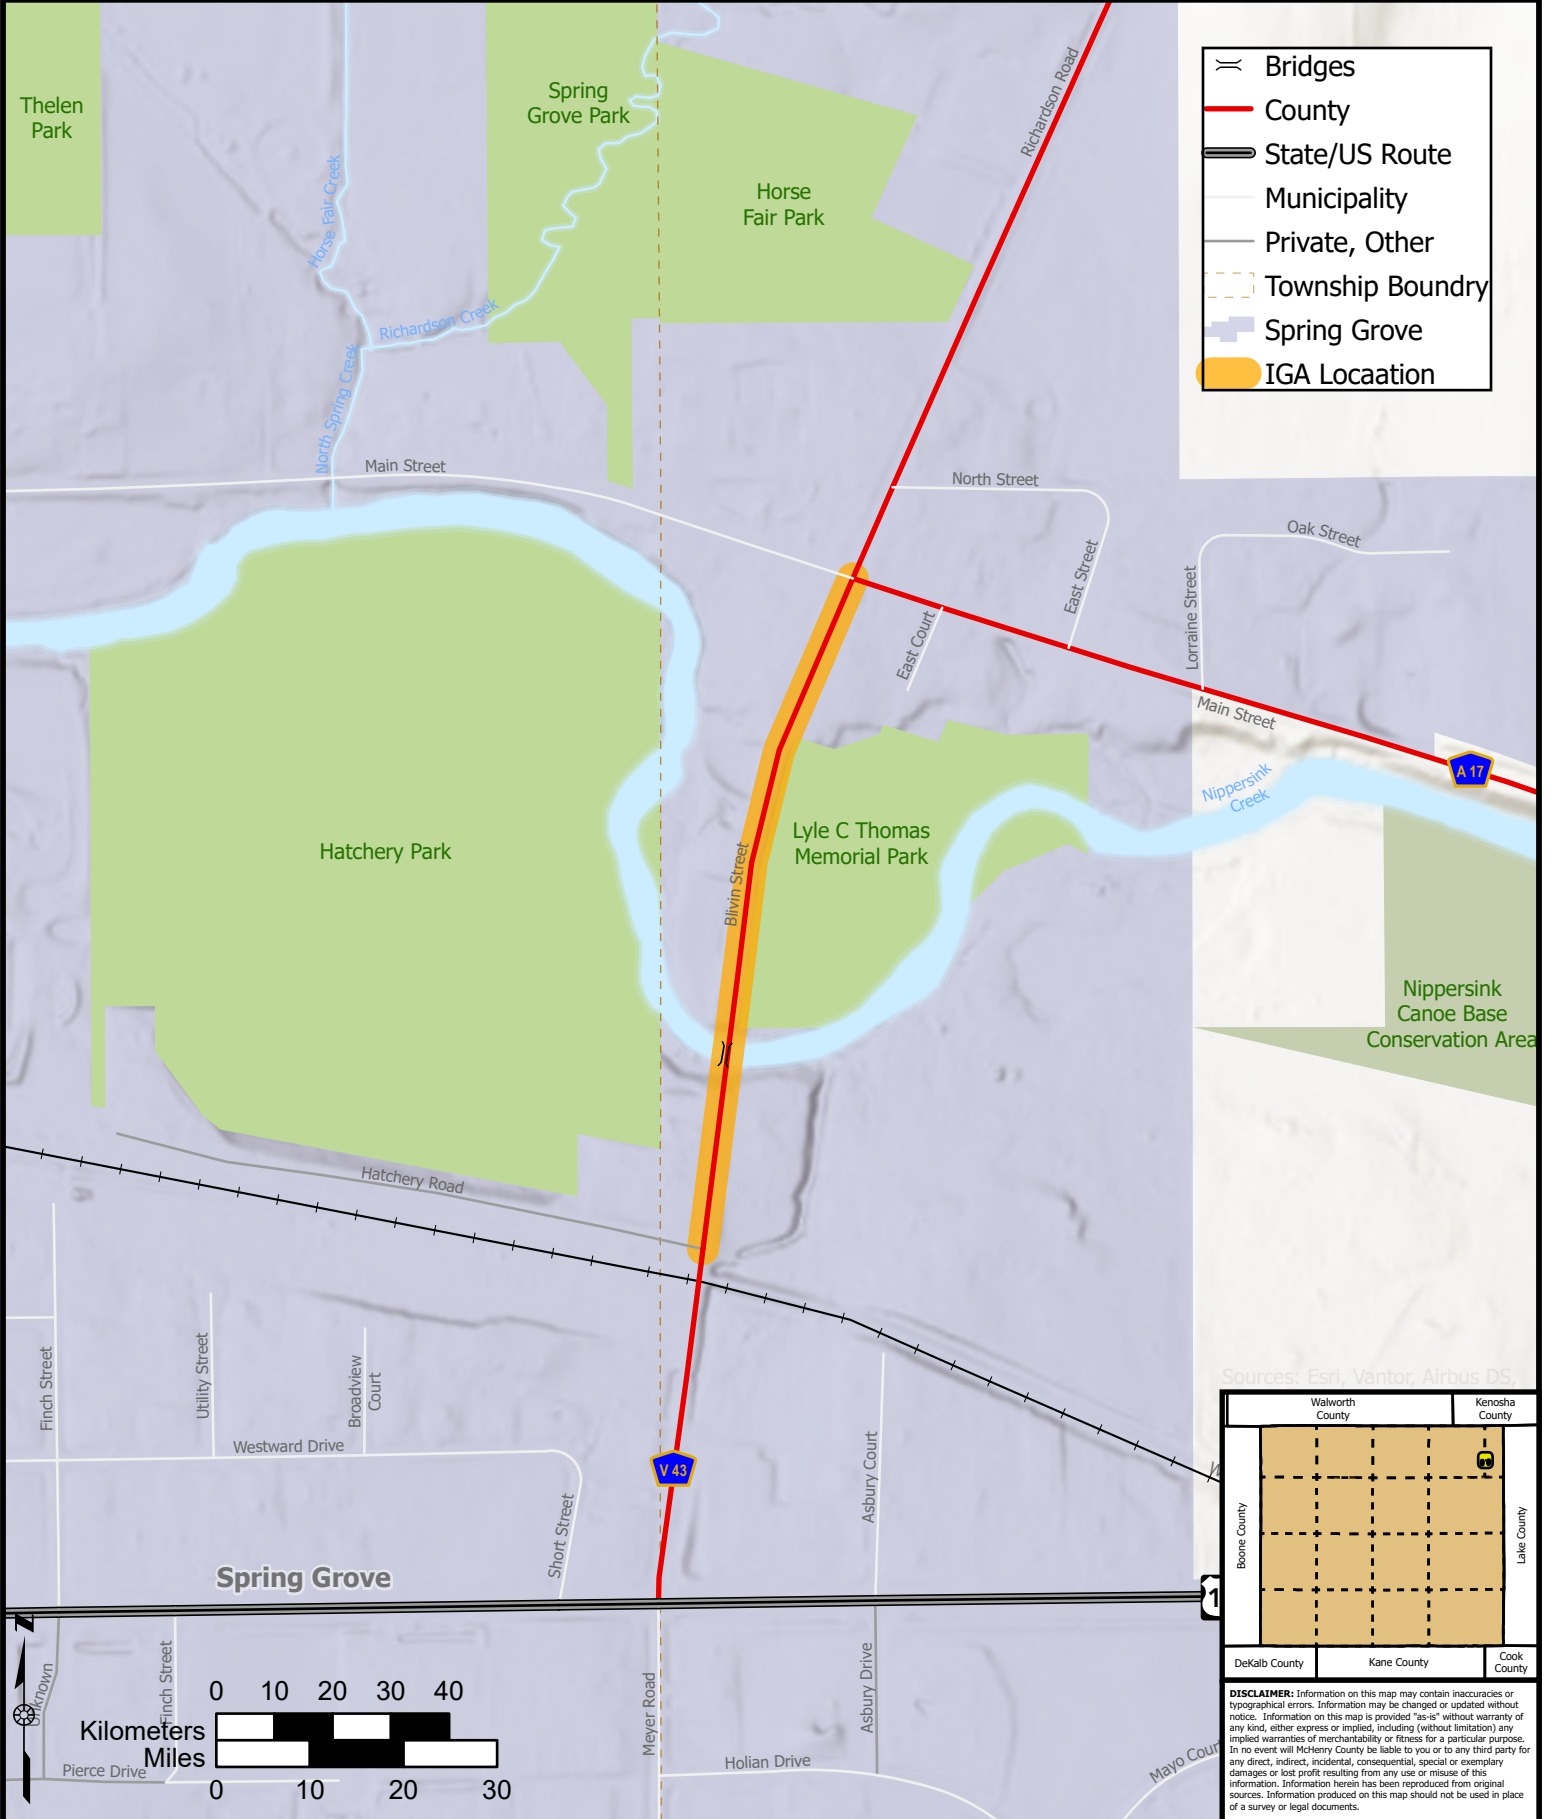

Blivin Street IGA Location